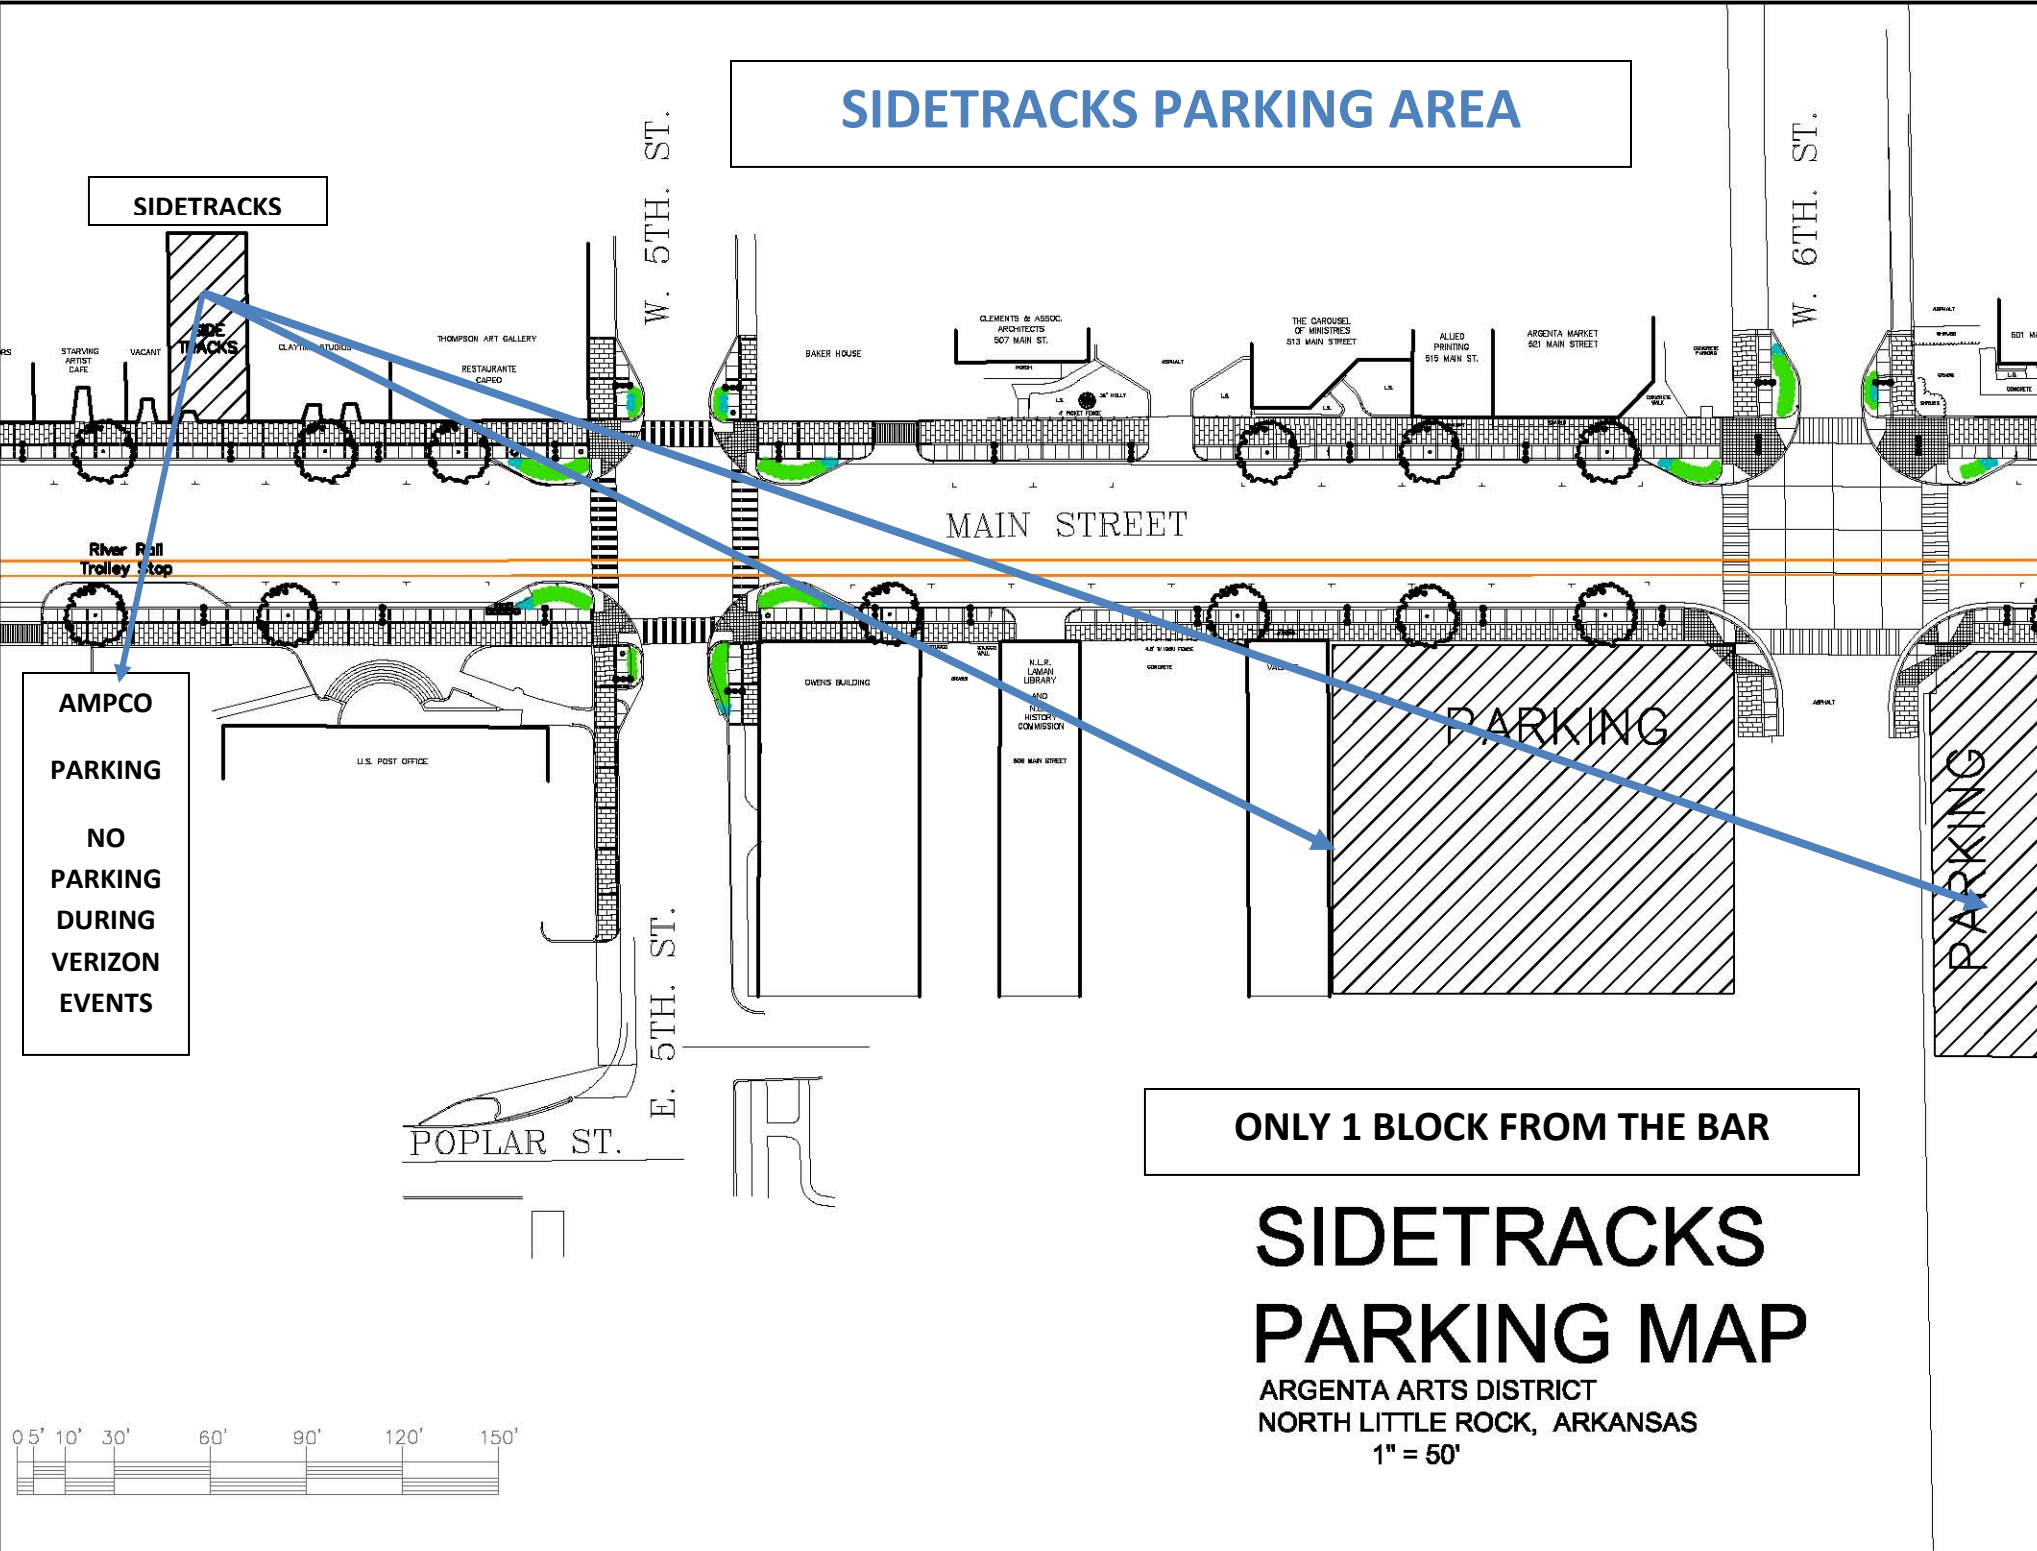

# SIDETRACKS PARKING AREA

W. 5TH. ST.

W. 6TH. ST.

E. 5TH. ST.

POPLAR ST.

MAIN STREET

SIDETRACKS

AMPCO  
PARKING  
NO  
PARKING  
DURING  
VERIZON  
EVENTS

PARKING

PARKING

ONLY 1 BLOCK FROM THE BAR

# SIDETRACKS PARKING MAP

ARGENTA ARTS DISTRICT  
NORTH LITTLE ROCK, ARKANSAS

1" = 50'